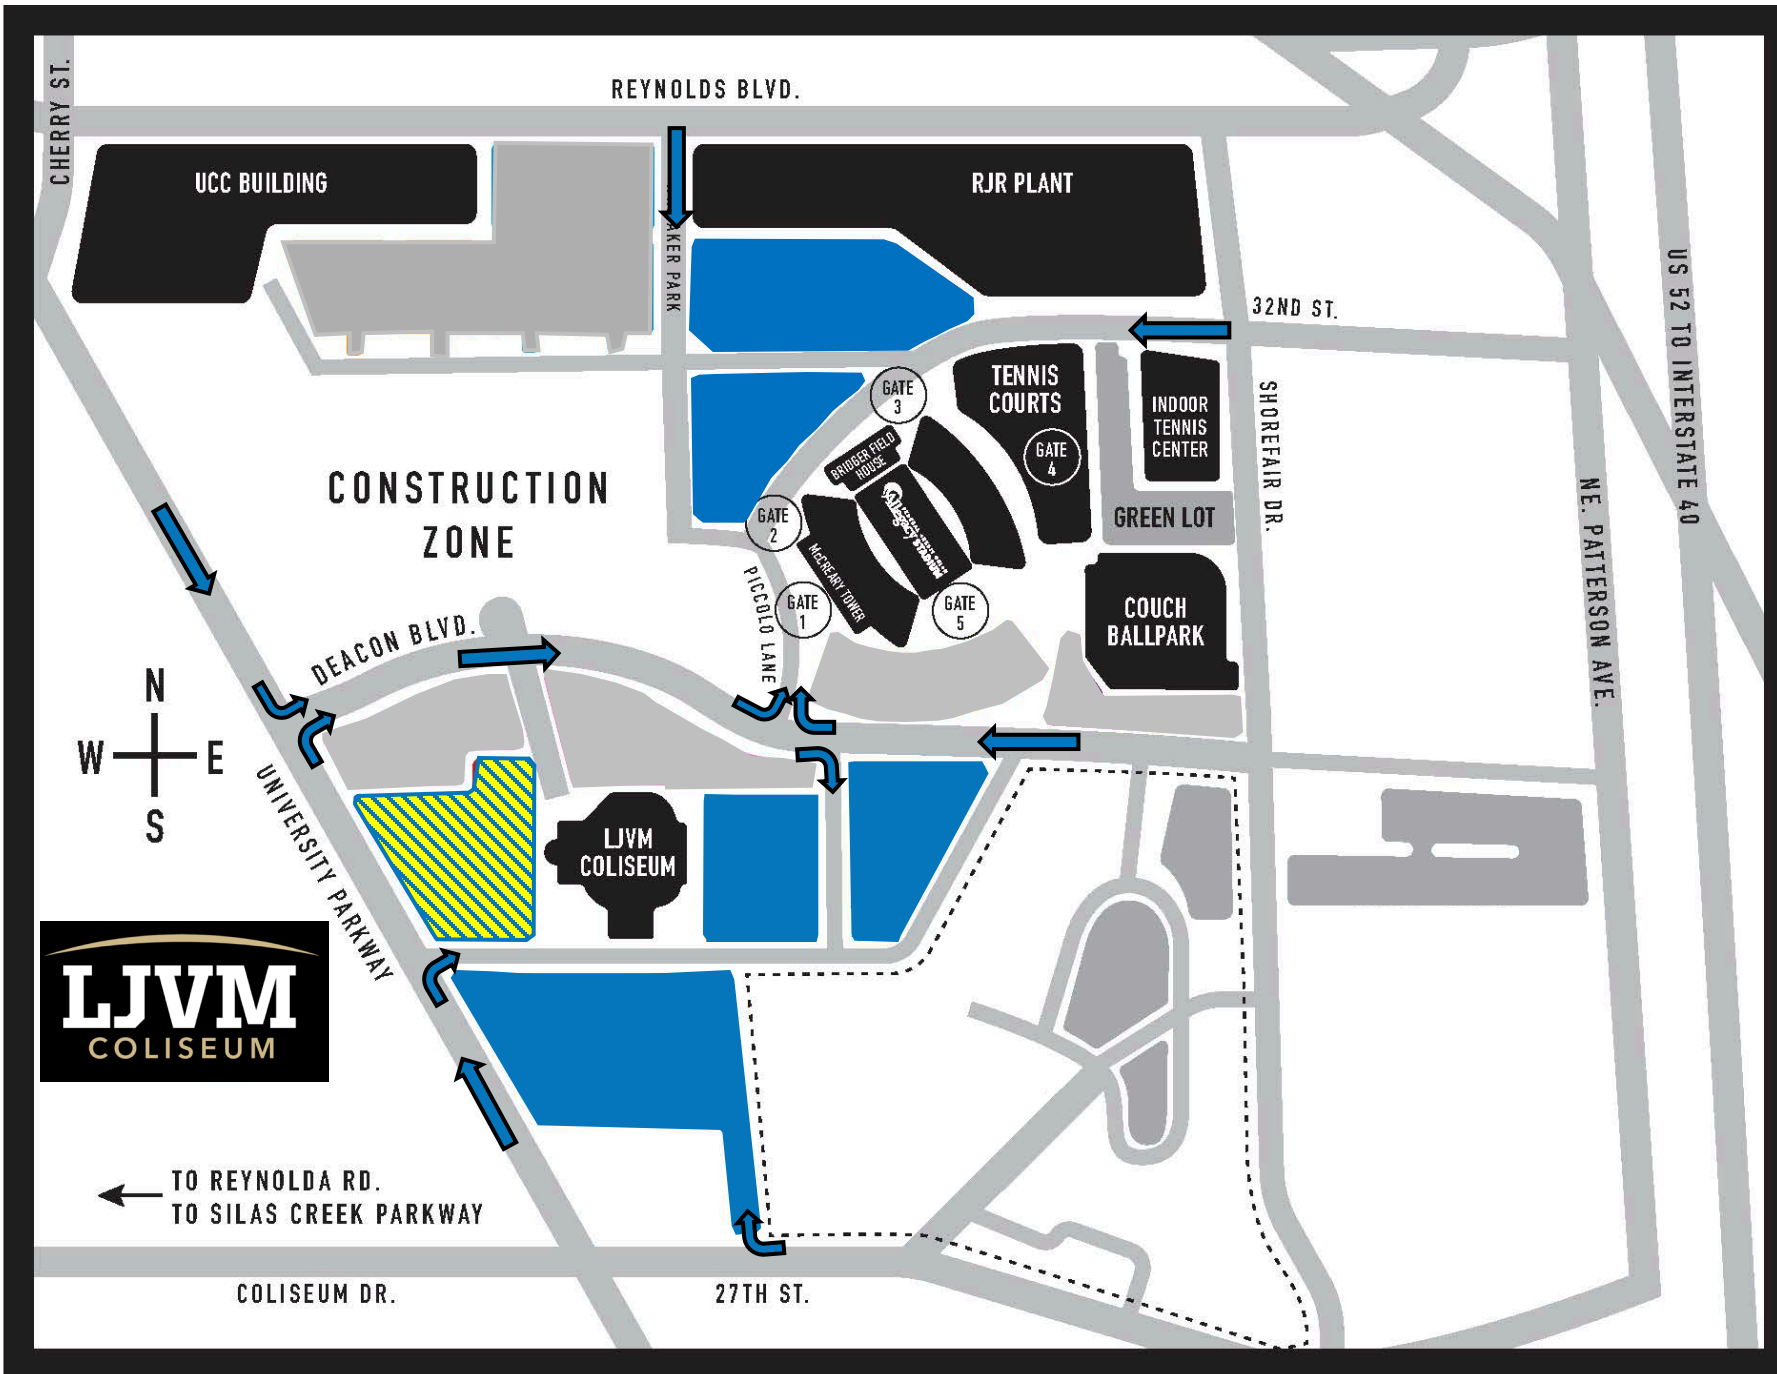

Guest Parking Map INGRESS

Guests