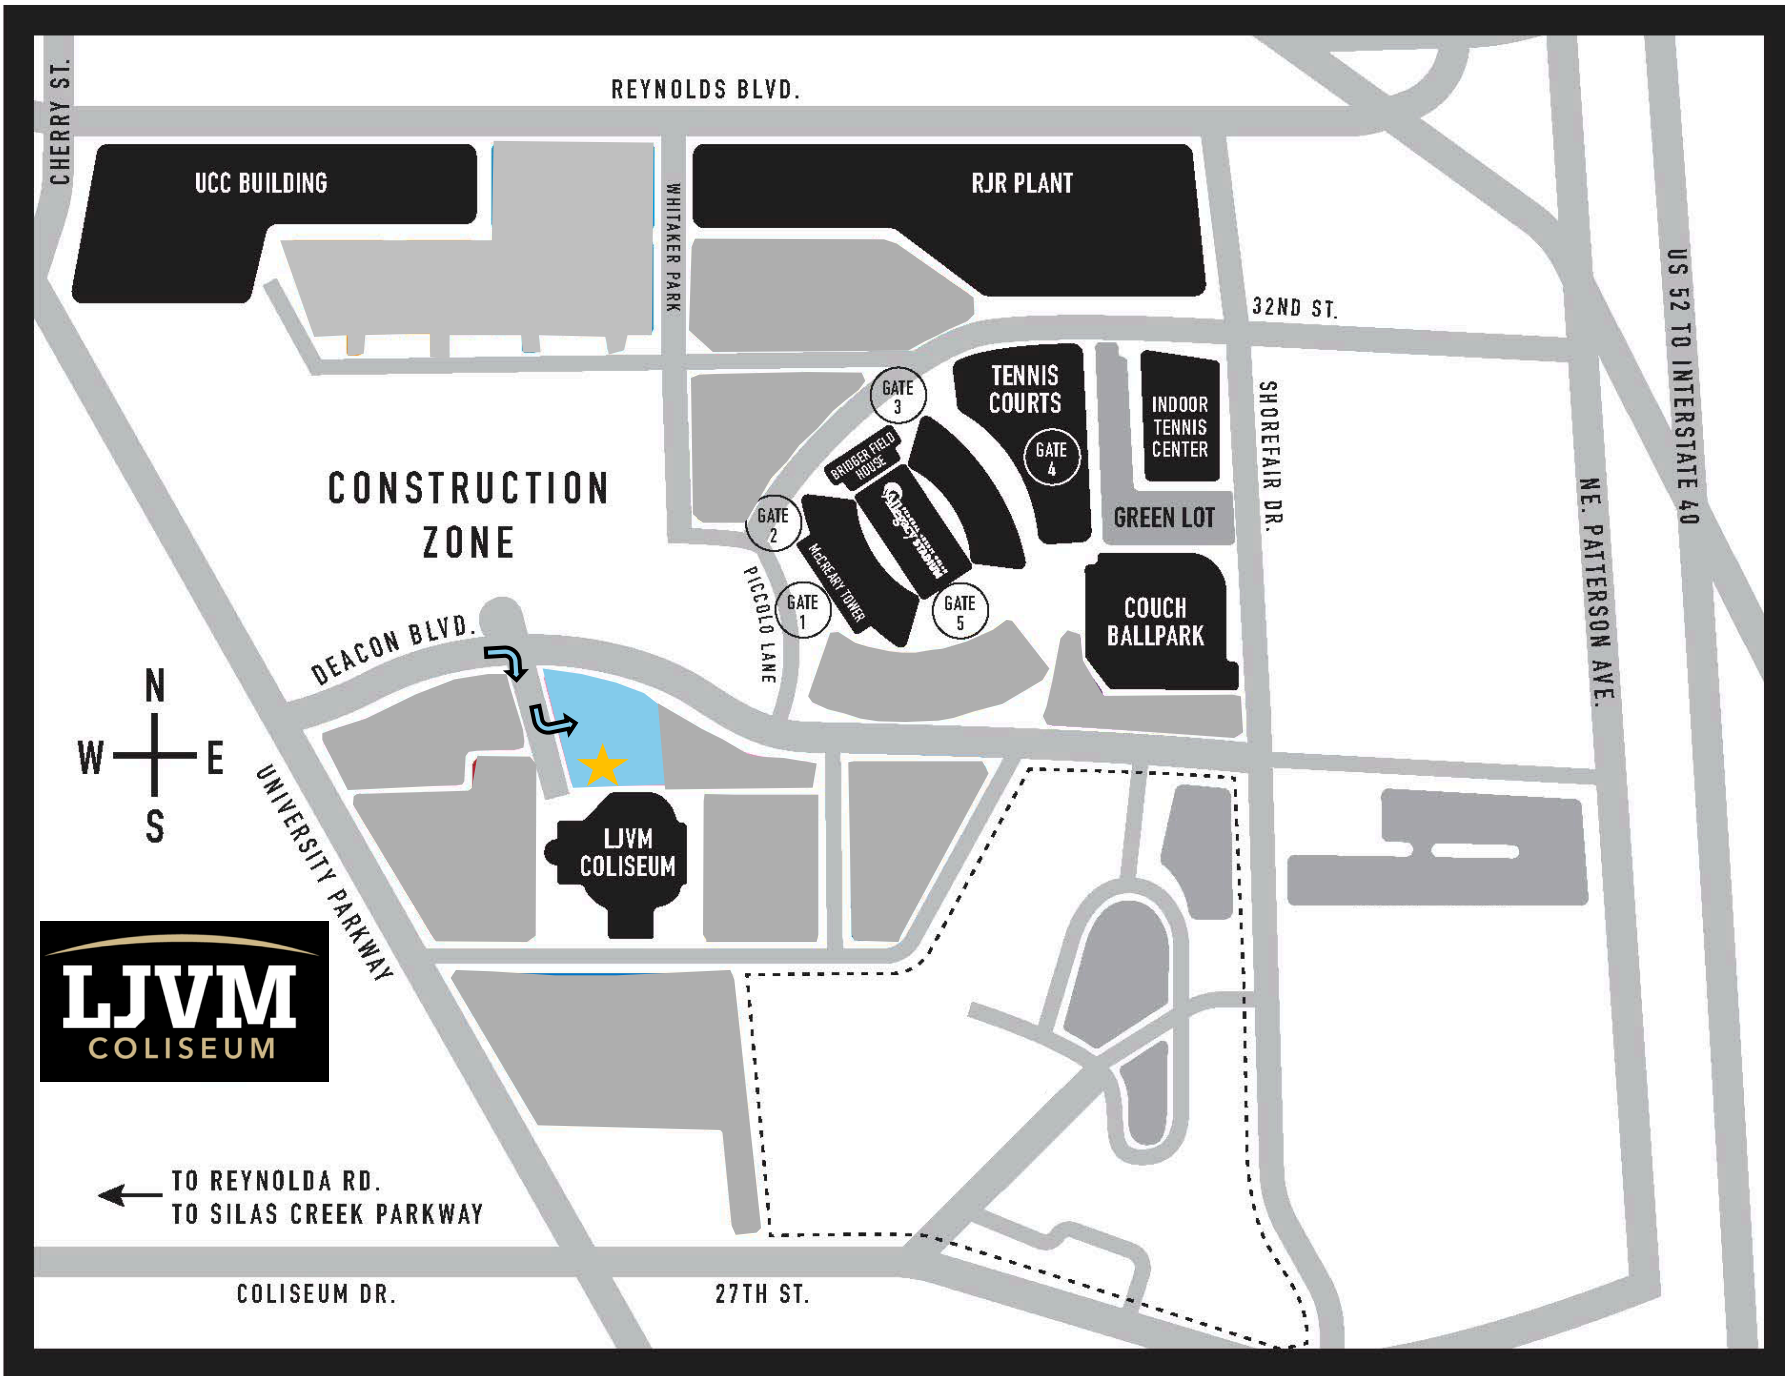

## Master Parking Map

-  Graduate / Faculty Parking
-  Guests
-  FTCC Platform Party
-  Event Staff Parking
-  Baseball Parking

GREEN LOT

COUCH  
BALLPARK

LJVM  
COLISEUM

GATE 3

GATE 4

GATE 1

GATE 5

DEACON BLVD.

UNIVERSITY PARKWAY

McCLOD LANE

BROOKER FIELD  
HOUSE

McHENRY TOWER

N  
W —+— E  
S

← TO REYNOLDA RD.  
TO SILAS CREEK PARKWAY

Platform Party  
Parking INGRESS

 FTCC Platform Party

Platform Party  
Parking EGRESS

 FTCC Platform Party

Event Staff Parking  
INGRESS

 Event Staff Parking

← TO REYNOLDA RD.  
TO SILAS CREEK PARKWAY

Event Staff Parking  
EGRESS

 Event Staff Parking