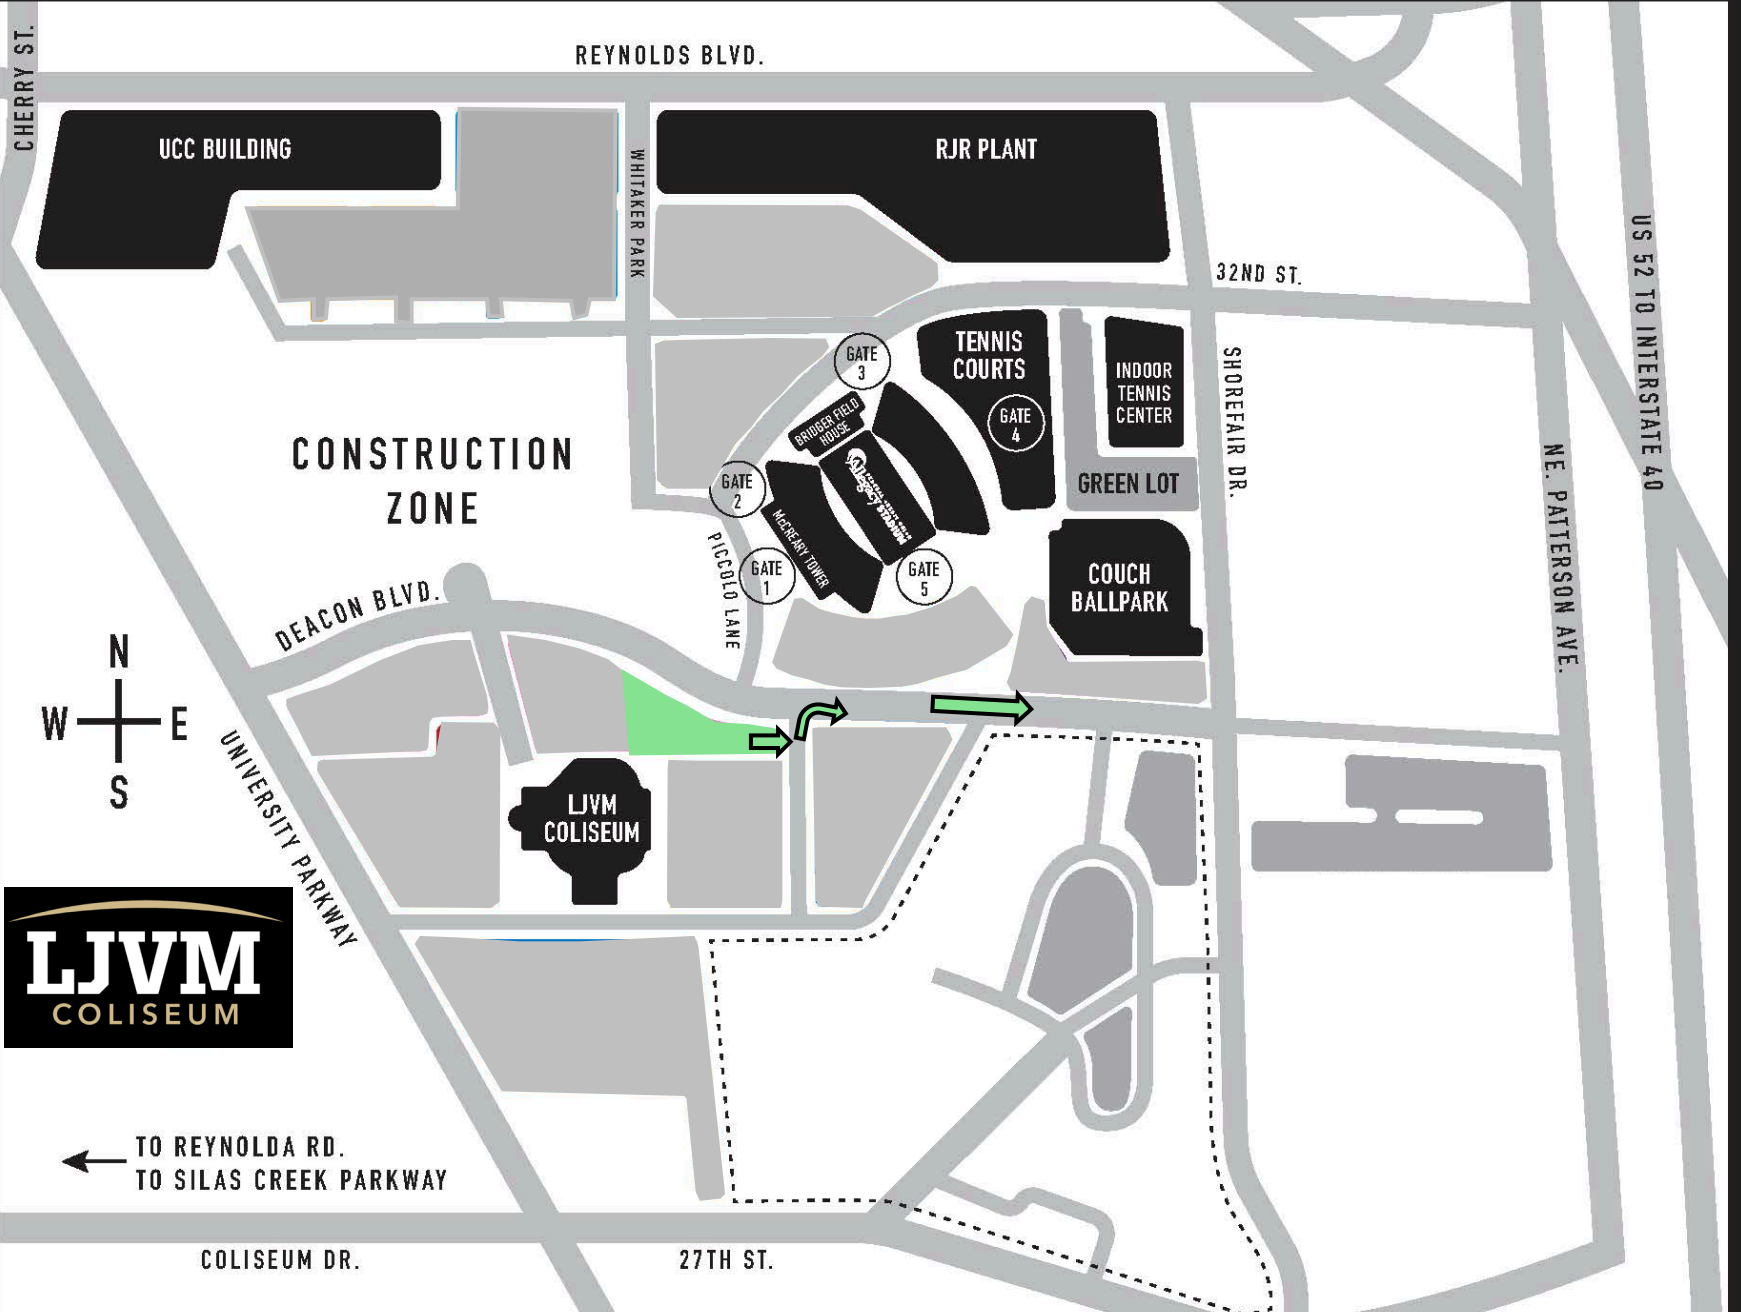

US 52 TO INTERSTATE 40

REYNOLDS BLVD.

CHERRY ST.

UCC BUILDING

RJR PLANT

CONSTRUCTION  
ZONE

TENNIS  
COURTS

INDOOR  
TENNIS  
CENTER

GREEN LOT

COUCH  
BALLPARK

LJVM  
COLISEUM

GATE 3

GATE 4

GATE 1

GATE 5

DEACON BLVD.

UNIVERSITY PARKWAY

McCLOD LANE

BROOKER FIELD  
HOUSE

McHENRY TOWER

N  
W —+— E  
S

← TO REYNOLDA RD.  
TO SILAS CREEK PARKWAY

Platform Party  
Parking INGRESS

 FTCC Platform Party

Platform Party  
Parking EGRESS

 FTCC Platform Party

Event Staff Parking  
INGRESS

 Event Staff Parking

← TO REYNOLDA RD.  
TO SILAS CREEK PARKWAY

Event Staff Parking  
EGRESS

 Event Staff Parking