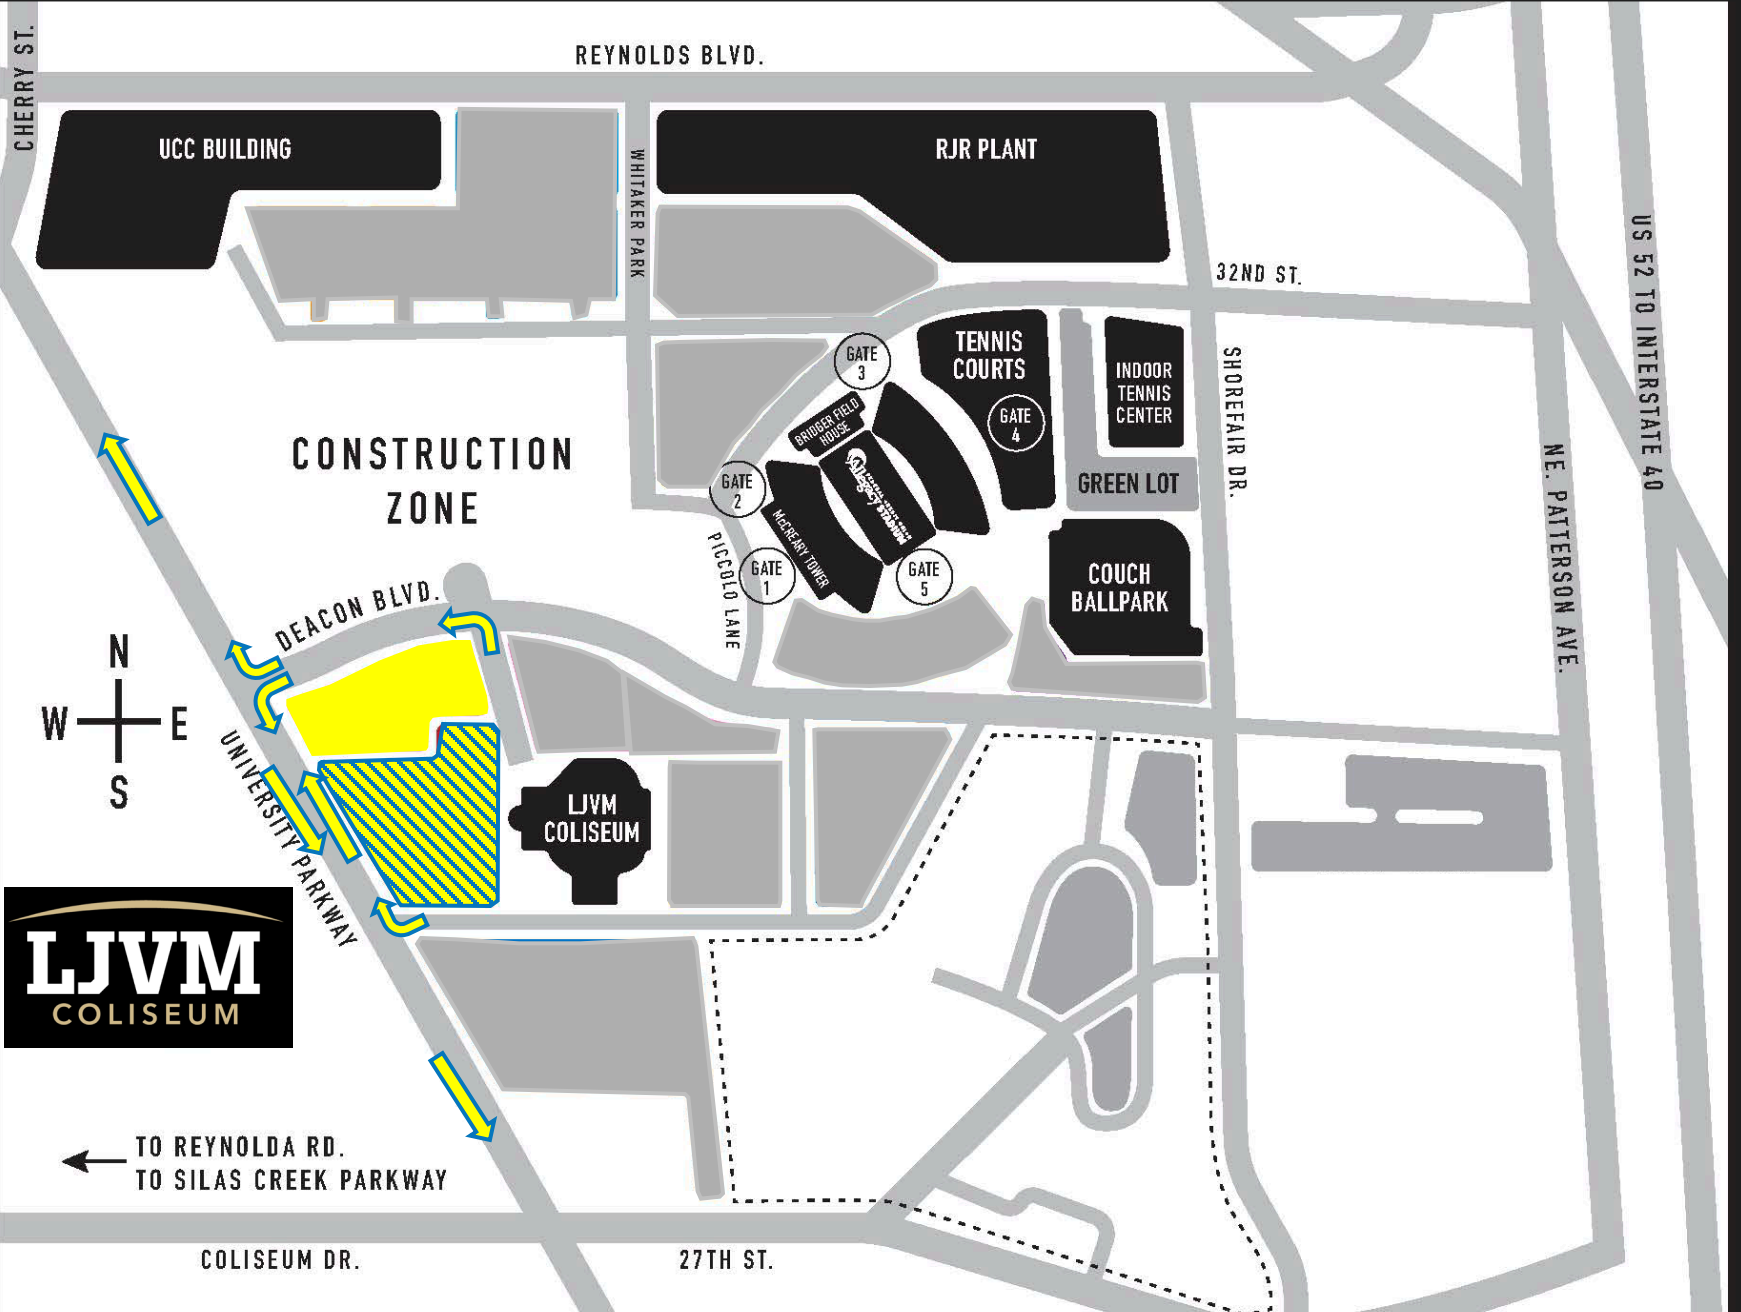

Graduate / Faculty Parking EGRESS

Graduate / Faculty Parking