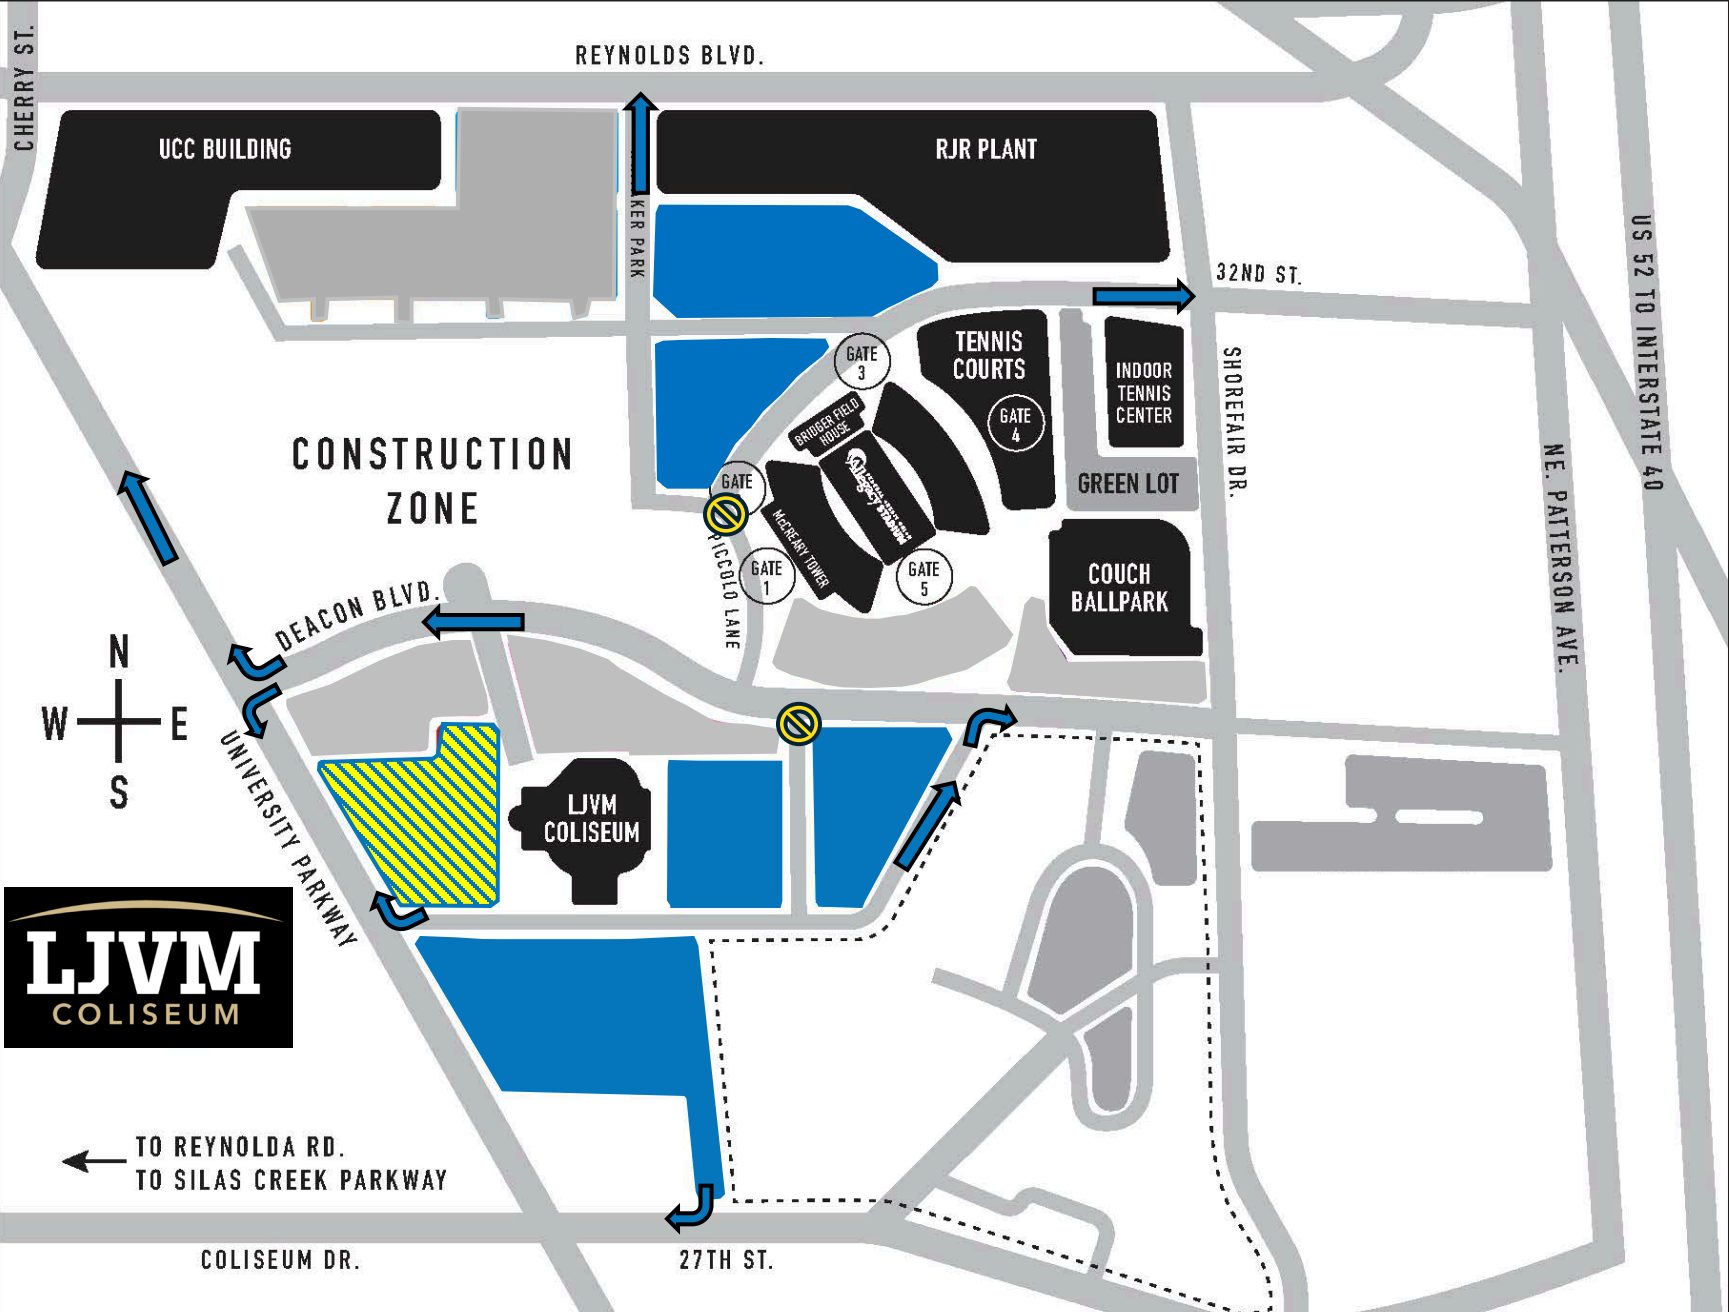

Guest Parking Map EGRESS

■ Guests

← TO REYNOLDA RD.
TO SILAS CREEK PARKWAY

COLISEUM DR.

27TH ST.

32ND ST.

SHOREFAIR DR.

NE. PATTERSON AVE.

US 52 TO INTERSTATE 40

REYNOLDS BLVD.

CHERRY ST.

UCC BUILDING

RJR PLANT

CONSTRUCTION
ZONE

TENNIS
COURTS

INDOOR
TENNIS
CENTER

GREEN LOT

COUCH
BALLPARK

LJVM
COLISEUM

GATE 3

GATE 4

GATE 1

GATE 5

DEACON BLVD.

UNIVERSITY PARKWAY

McCLOD LANE

BROOKER FIELD
HOUSE

McHENRY TOWER

N
W —+— E
S

← TO REYNOLDA RD.
TO SILAS CREEK PARKWAY