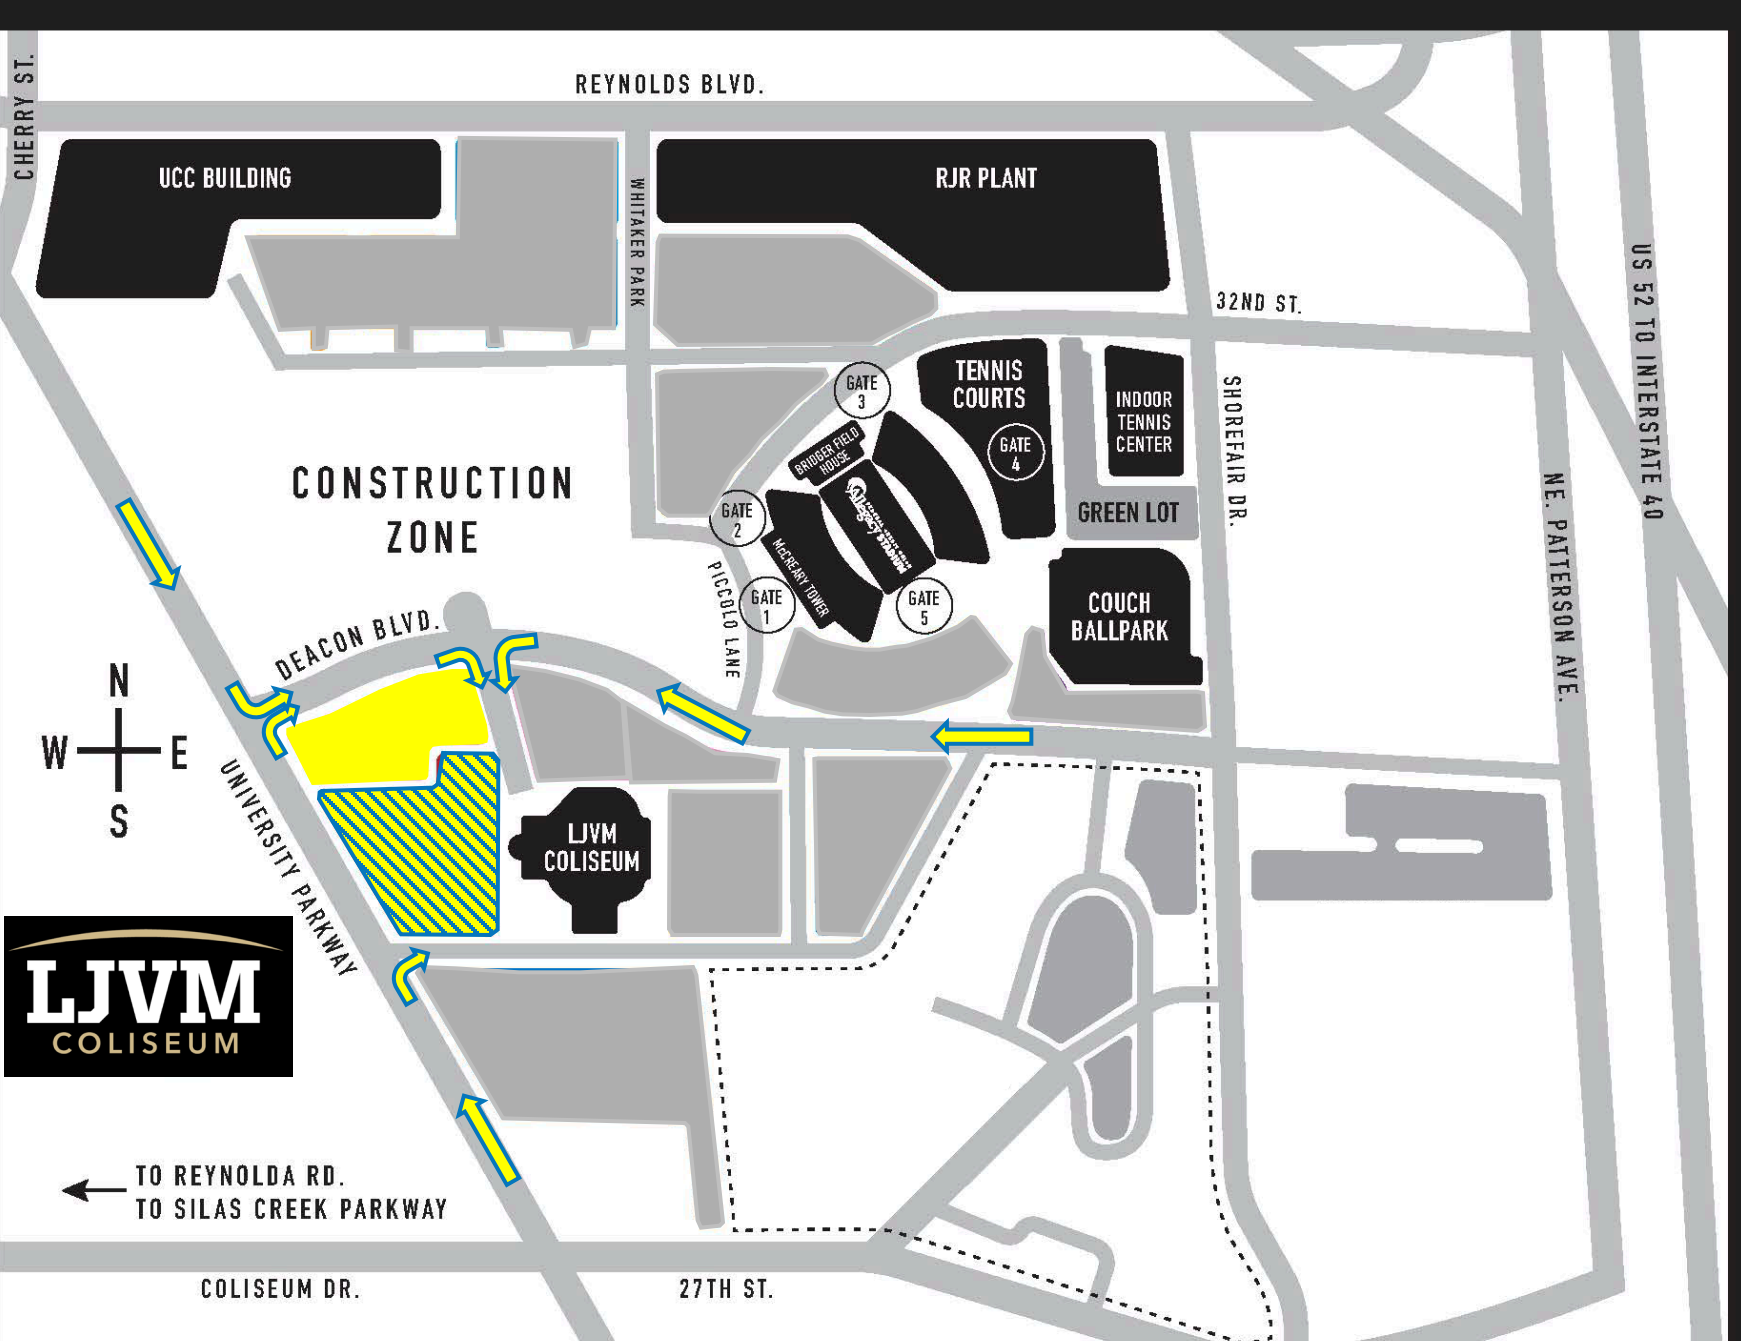

## Master Parking Map

-  Graduate / Faculty Parking
-  Guests
-  FTCC Platform Party
-  Event Staff Parking
-  Baseball Parking

GREEN LOT

COUCH  
BALLPARK

LJVM  
COLISEUM

GATE 3

GATE 4

GATE 1

GATE 5

DEACON BLVD.

UNIVERSITY PARKWAY

McCLOD LANE

BROOKER FIELD  
HOUSE

McHENRY TOWER

N  
W —+— E  
S

← TO REYNOLDA RD.  
TO SILAS CREEK PARKWAY

Platform Party  
Parking INGRESS

 FTCC Platform Party

Platform Party  
Parking EGRESS

 FTCC Platform Party

Event Staff Parking  
INGRESS

 Event Staff Parking

← TO REYNOLDA RD.  
TO SILAS CREEK PARKWAY

Event Staff Parking  
EGRESS

 Event Staff Parking