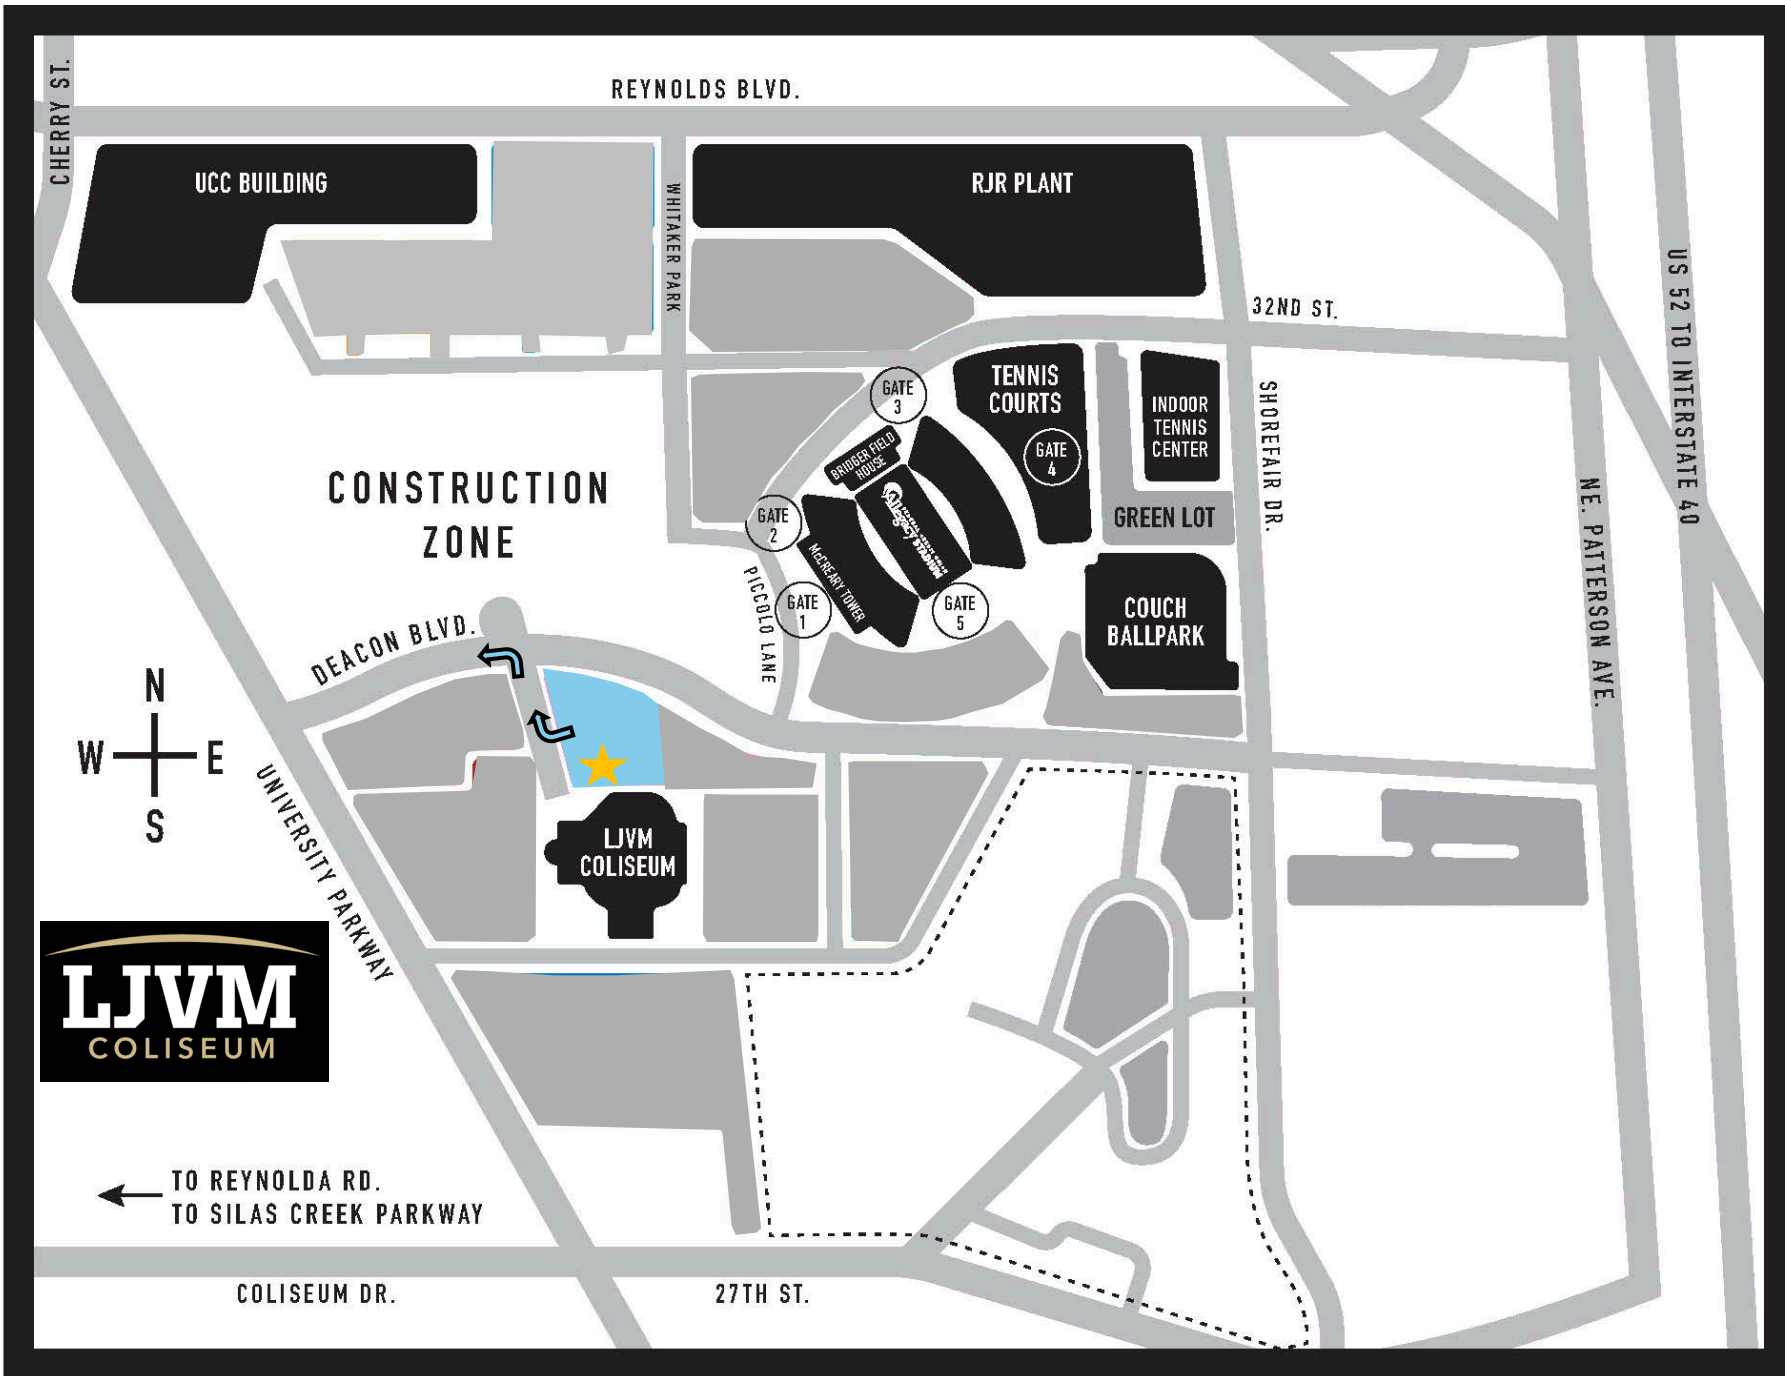

## Master Parking Map

-  Graduate / Faculty Parking
-  Guests
-  FTCC Platform Party
-  Event Staff Parking
-  Baseball Parking

GREEN LOT

COUCH  
BALLPARK

LJVM  
COLISEUM

GATE 3

GATE 4

GATE 1

GATE 5

DEACON BLVD.

UNIVERSITY PARKWAY

McCLOD LANE

BROOKER FIELD  
HOUSE

McHENRY TOWER

N  
W —+— E  
S

← TO REYNOLDA RD.  
TO SILAS CREEK PARKWAY

Platform Party  
Parking INGRESS

 FTCC Platform Party

Platform Party  
Parking EGRESS

 FTCC Platform Party

Event Staff Parking  
INGRESS

 Event Staff Parking

← TO REYNOLDA RD.  
TO SILAS CREEK PARKWAY

Event Staff Parking  
EGRESS

 Event Staff Parking