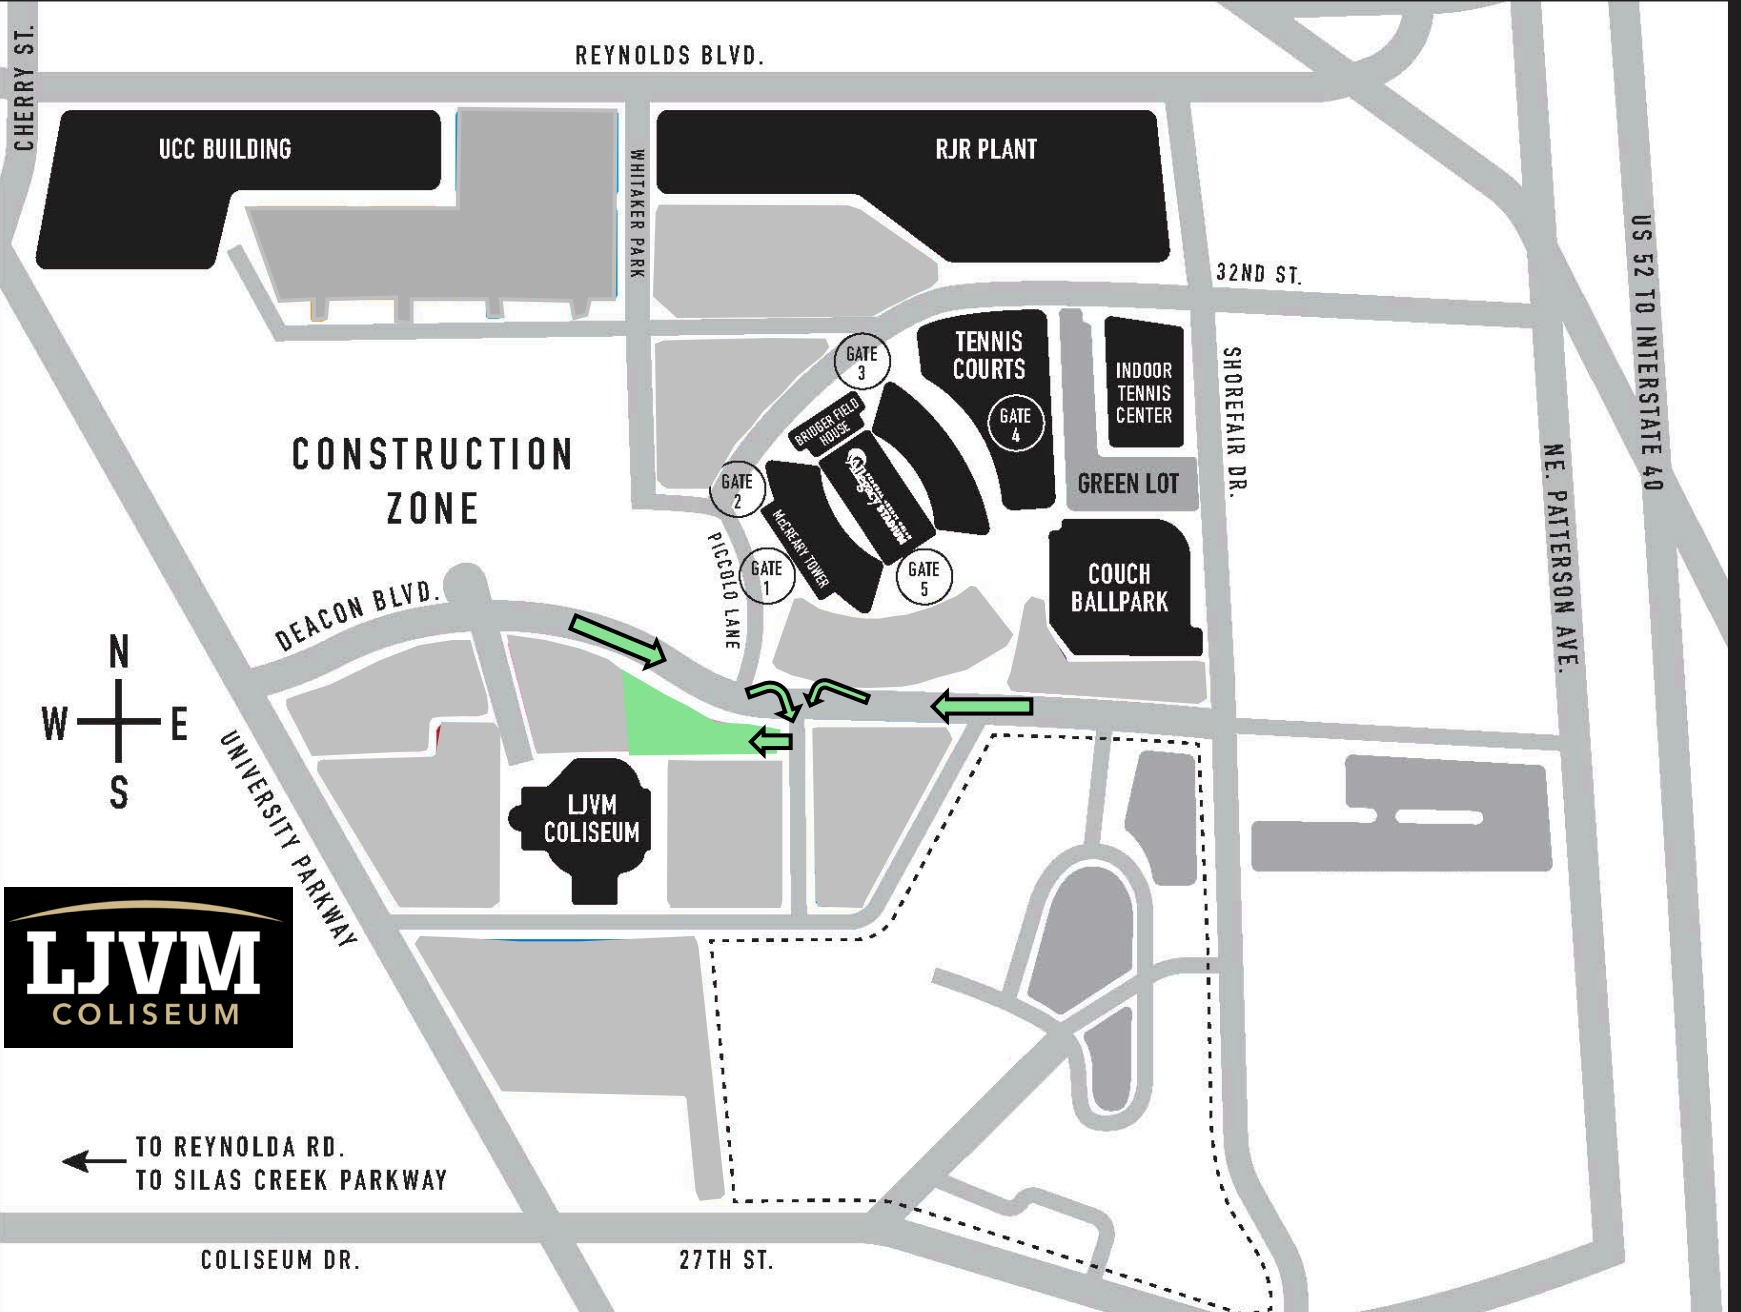

US 52 TO INTERSTATE 40

REYNOLDS BLVD.

CHERRY ST.

UCC BUILDING

RJR PLANT

CONSTRUCTION  
ZONE

TENNIS  
COURTS

INDOOR  
TENNIS  
CENTER

GREEN LOT

COUCH  
BALLPARK

LJVM  
COLISEUM

GATE 3

GATE 4

GATE 1

GATE 5

DEACON BLVD.

UNIVERSITY PARKWAY

McCLOD LANE

BROOKER FIELD  
HOUSE

McHENRY TOWER

N  
W —+— E  
S

← TO REYNOLDA RD.  
TO SILAS CREEK PARKWAY

Platform Party  
Parking INGRESS

 FTCC Platform Party

Platform Party  
Parking EGRESS

 FTCC Platform Party

Event Staff Parking  
INGRESS

 Event Staff Parking

← TO REYNOLDA RD.  
TO SILAS CREEK PARKWAY

Event Staff Parking  
EGRESS

 Event Staff Parking