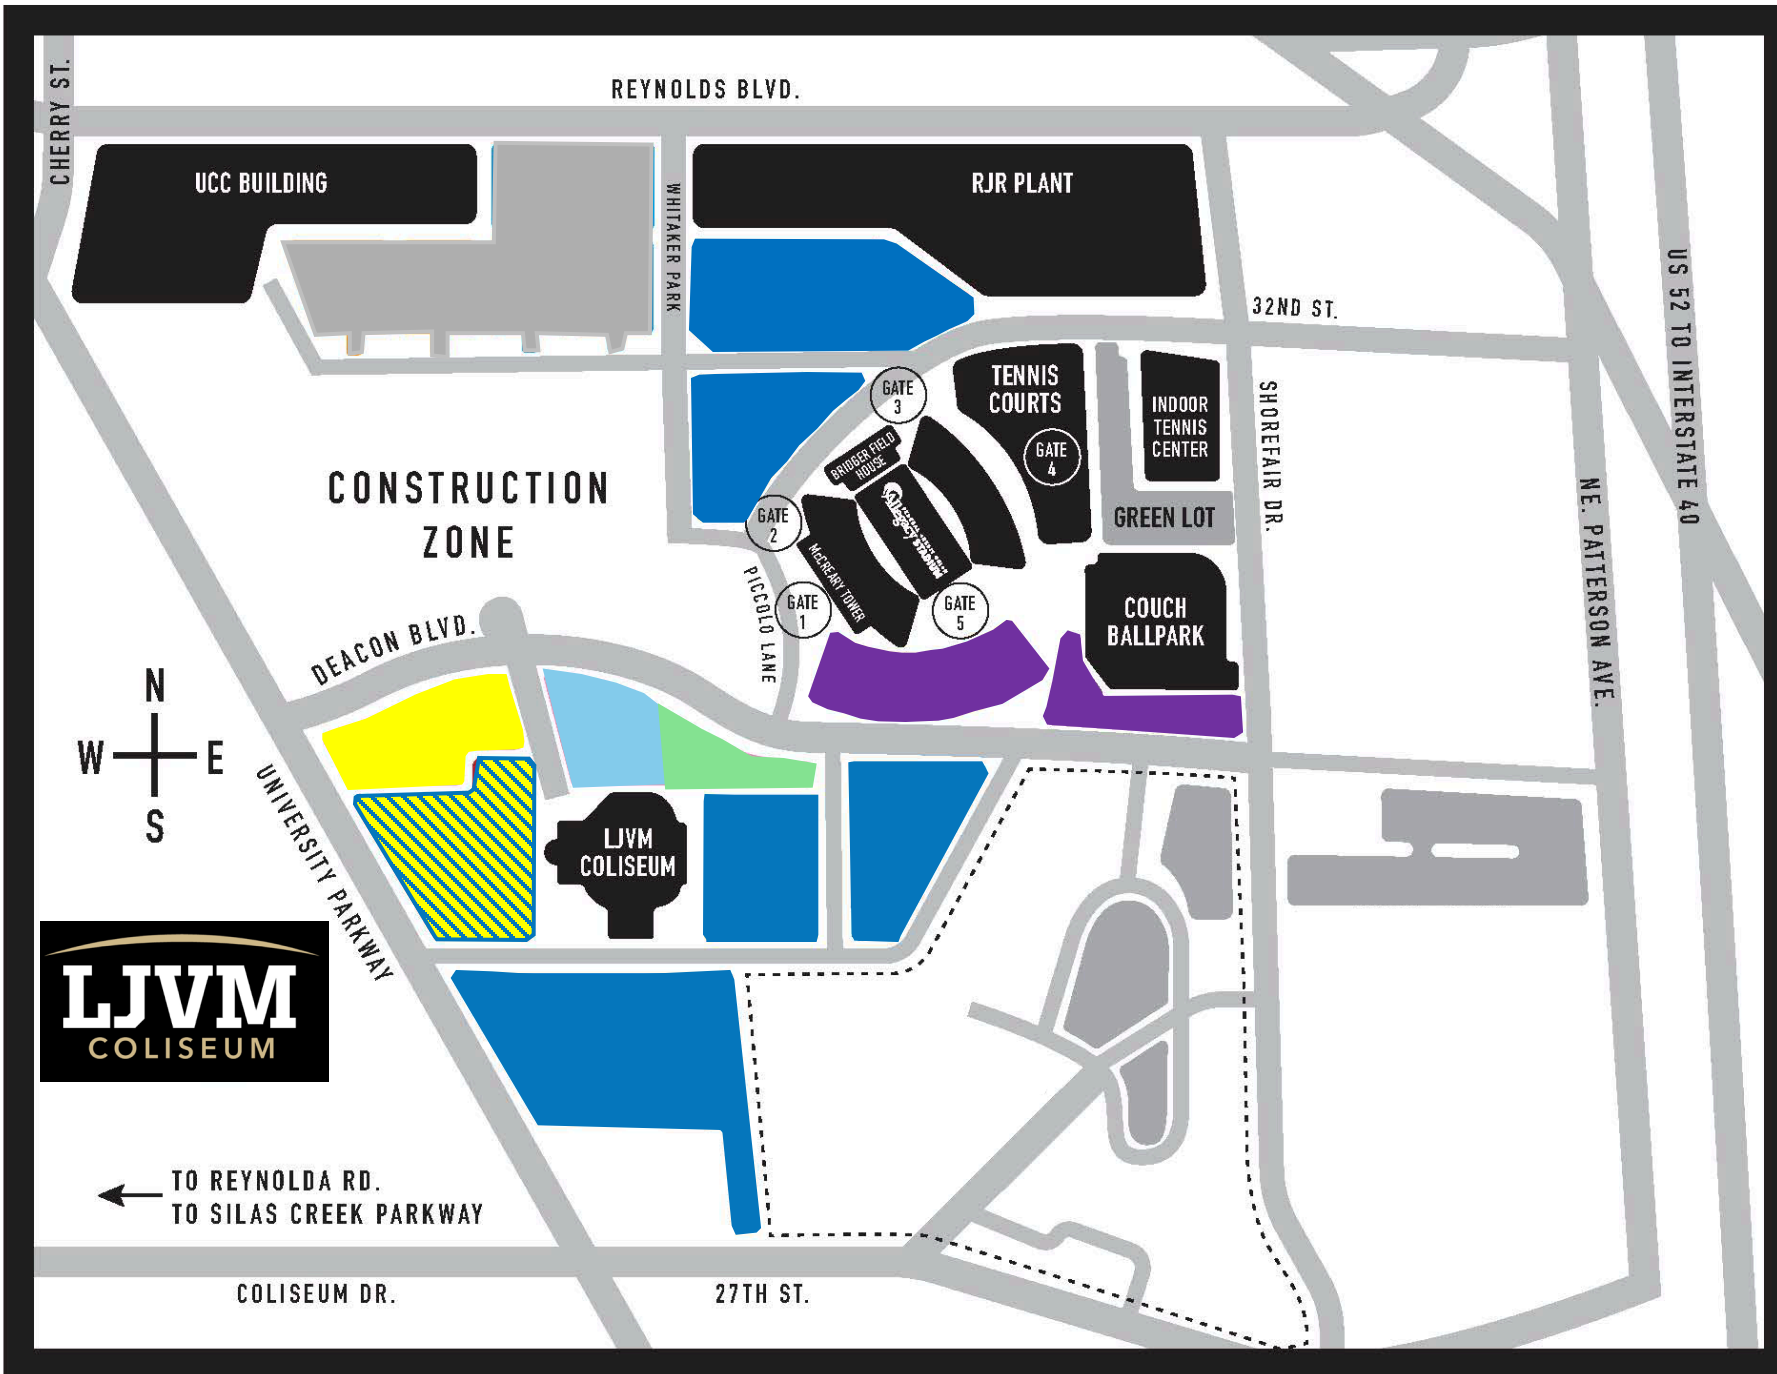

## Master Parking Map

-  Graduate / Faculty Parking
-  Guests
-  FTCC Platform Party
-  Event Staff Parking
-  Baseball Parking

GREEN LOT

COUCH  
BALLPARK

LJVM  
COLISEUM

GATE 3

GATE 4

GATE 1

GATE 5

DEACON BLVD.

UNIVERSITY PARKWAY

McCLOD LANE

BROOKER FIELD  
HOUSE

McHENRY TOWER

N  
W —+— E  
S

← TO REYNOLDA RD.  
TO SILAS CREEK PARKWAY

Platform Party  
Parking INGRESS

 FTCC Platform Party

Platform Party  
Parking EGRESS

 FTCC Platform Party

Event Staff Parking  
INGRESS

 Event Staff Parking

← TO REYNOLDA RD.  
TO SILAS CREEK PARKWAY

Event Staff Parking  
EGRESS

 Event Staff Parking